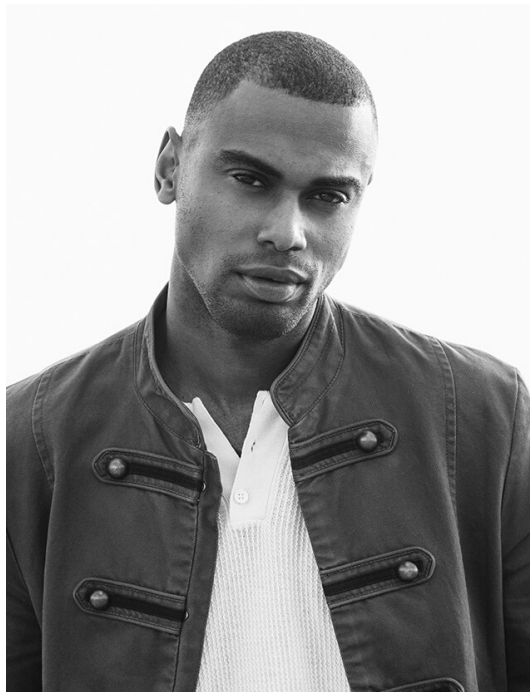

ENSOA
CANTERIAS

HUGO M.

HEIGHT: 1,89 CM / CHEST: 96 CM / WAIST: 73 CM / HIPS: 99 CM / SHOES: 44 / HAIR: BROWN / EYES: BROWN

WWW.MASQMODACANARIAS.COM