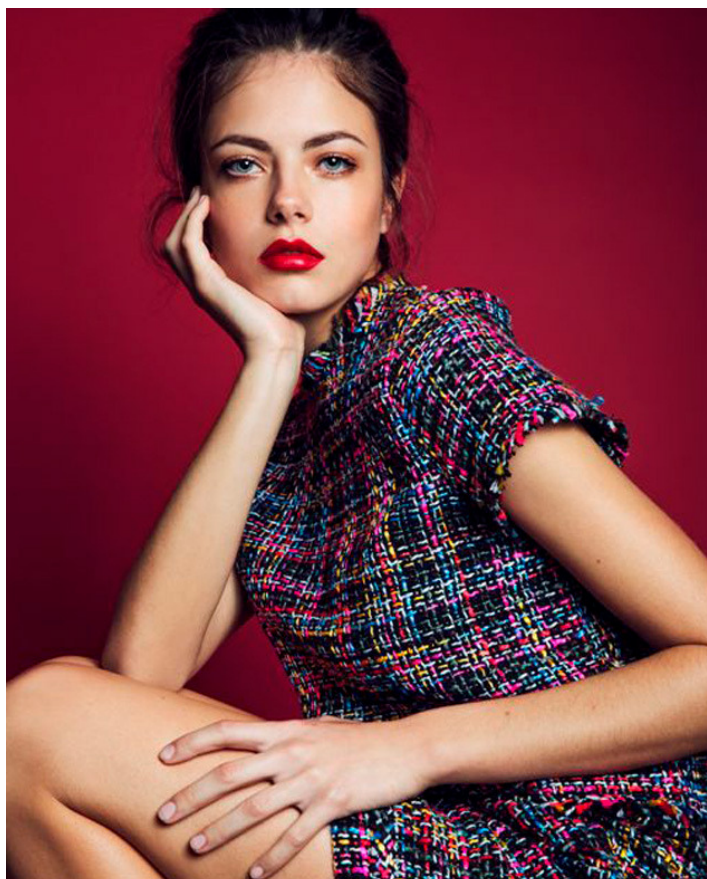

MAS MODA
CANARIAS

EVA BABIC

HEIGHT: 173 CM / BUST: 87 CM / WAIST: 62 CM / HIPS: 89 CM / SHOES: 39 HAIR: BROWN / EYES: BLUE

WWW.MASMODACANARIAS.COM

EVA BABIC

HEIGHT: 1,73 CM / BUST: 87 CM / WAIST: 62 CM / HIPS: 89 CM / SHOES: 39 HAIR: BROWN / EYES: BLUE